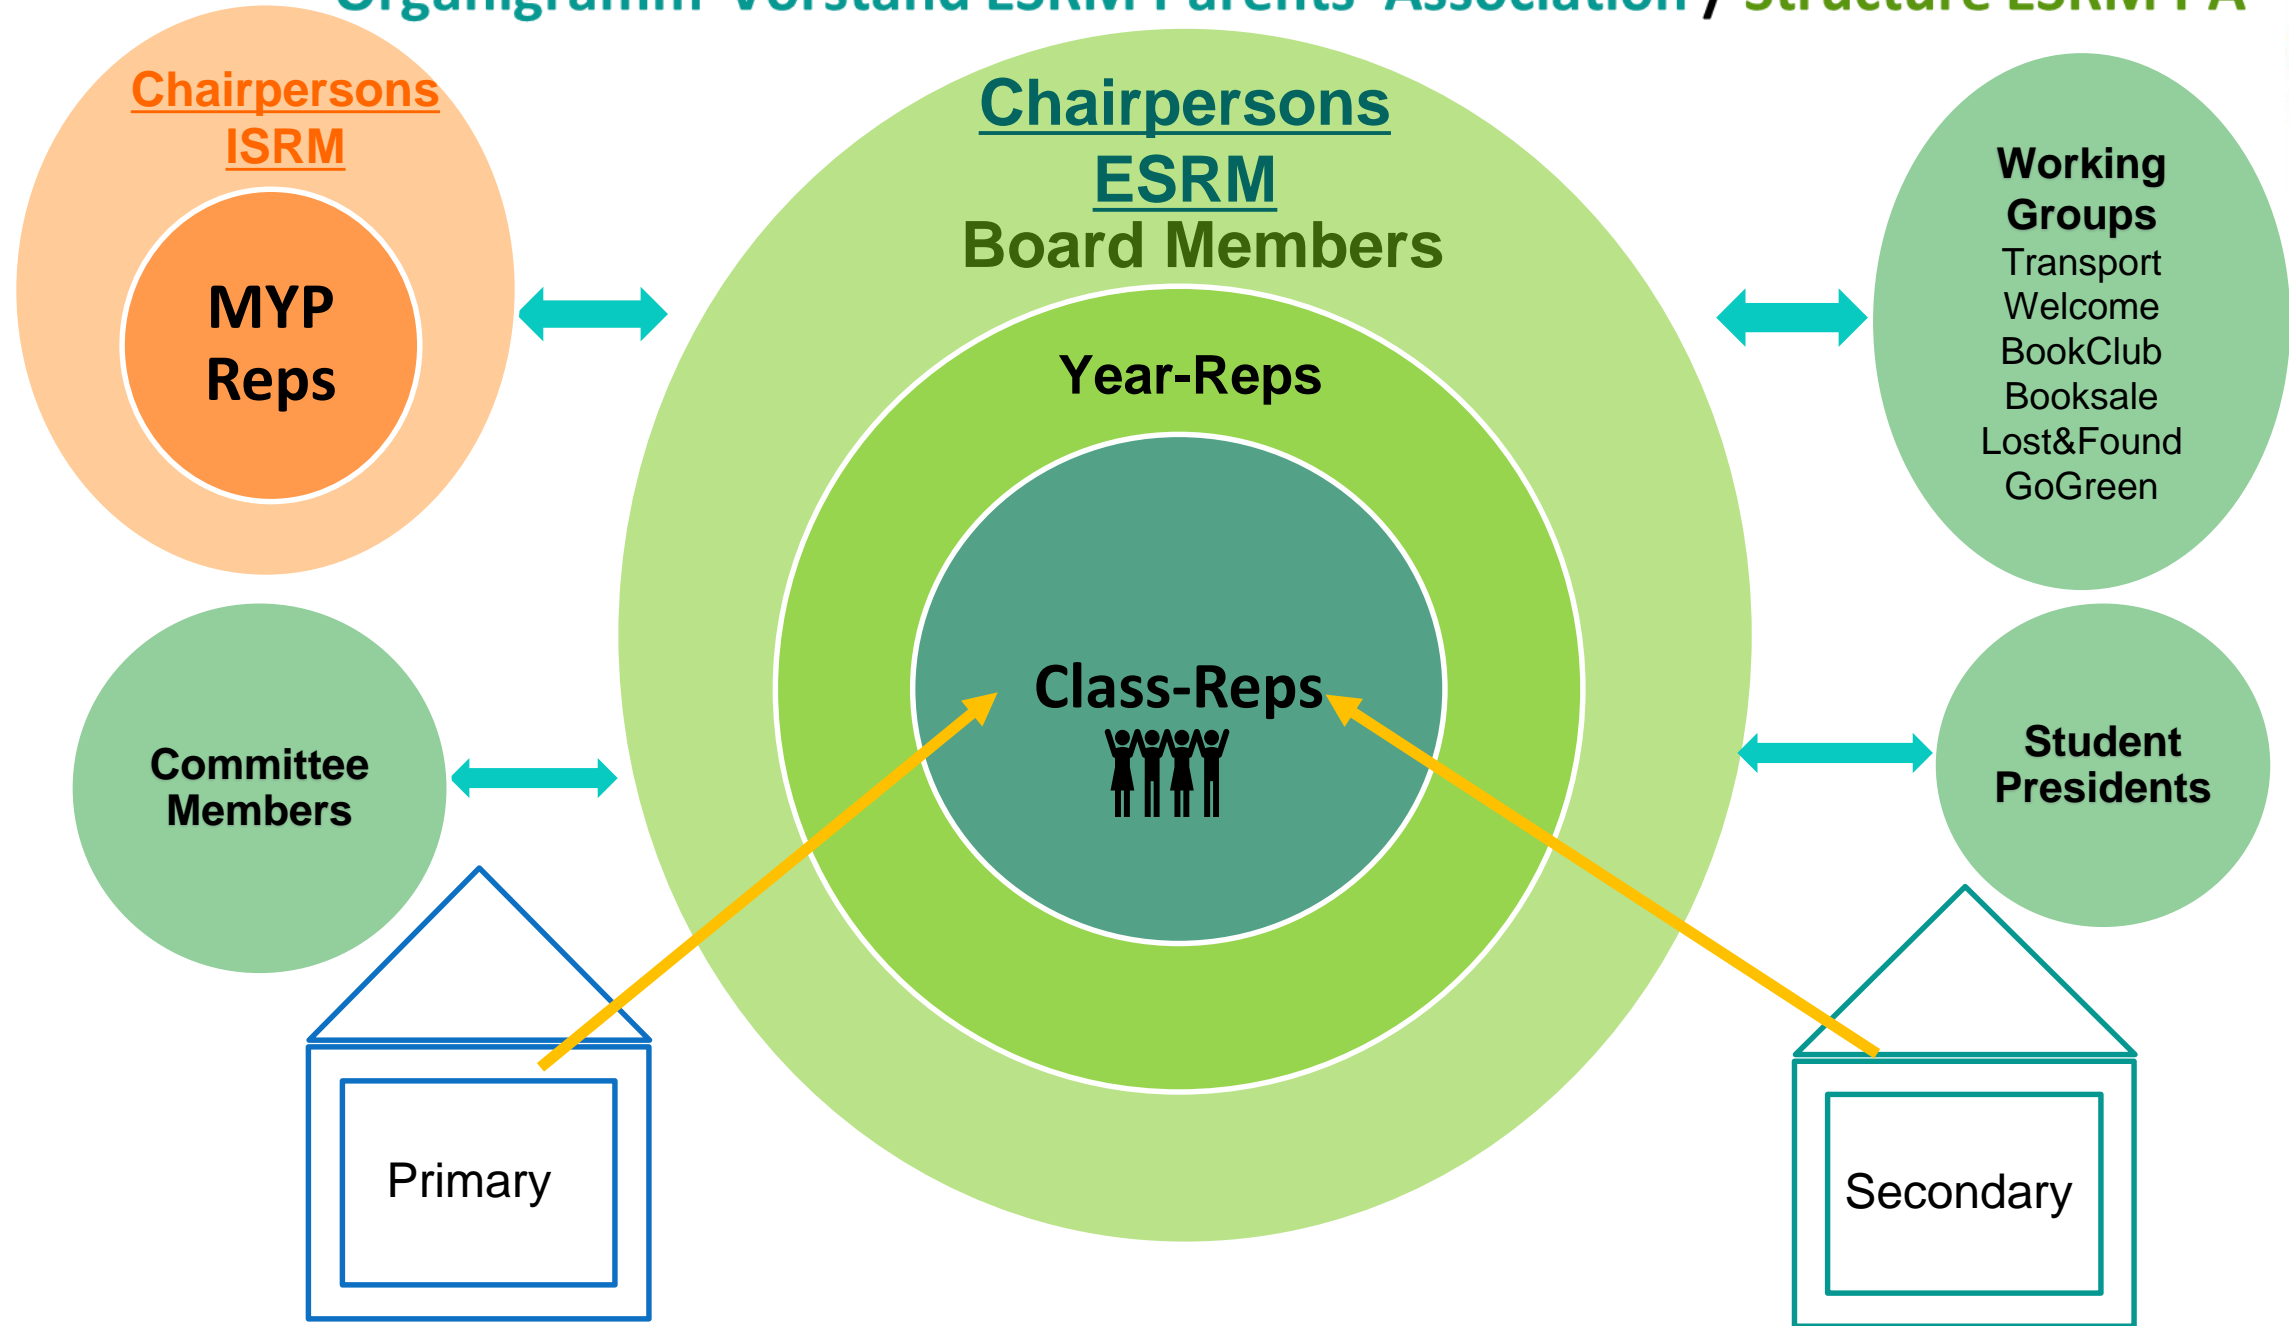

Organigramm Vorstand ESRM Parents' Association / Structure ESRM PA

Organigramm Vorstand ESRM Parents' Association / Structure ESRM PA

Chairperson

Janina Wiebols

Deputy Chairperson

Alexandra Burchard v. Kalnein

* CAPEEA

* BAC

* Alumni

Deputy Chairperson

Nikoleta Wenzel

* PP – P5

* S1 – S7 (DE)

Deputy Chairperson

Sophia Gross

* S1 – S7 (EN)

* Cooperation ISRM

SchriftführerIn / *Secretary* & Deputy

**Kommunikationsbeauftragte/r /
*Communications-Officer***

Ausschusskoordinatoren & Vertreter

***Committee Coordinators & Deputies*
(SAC, Sport, Culture, Library, Sustainability)**