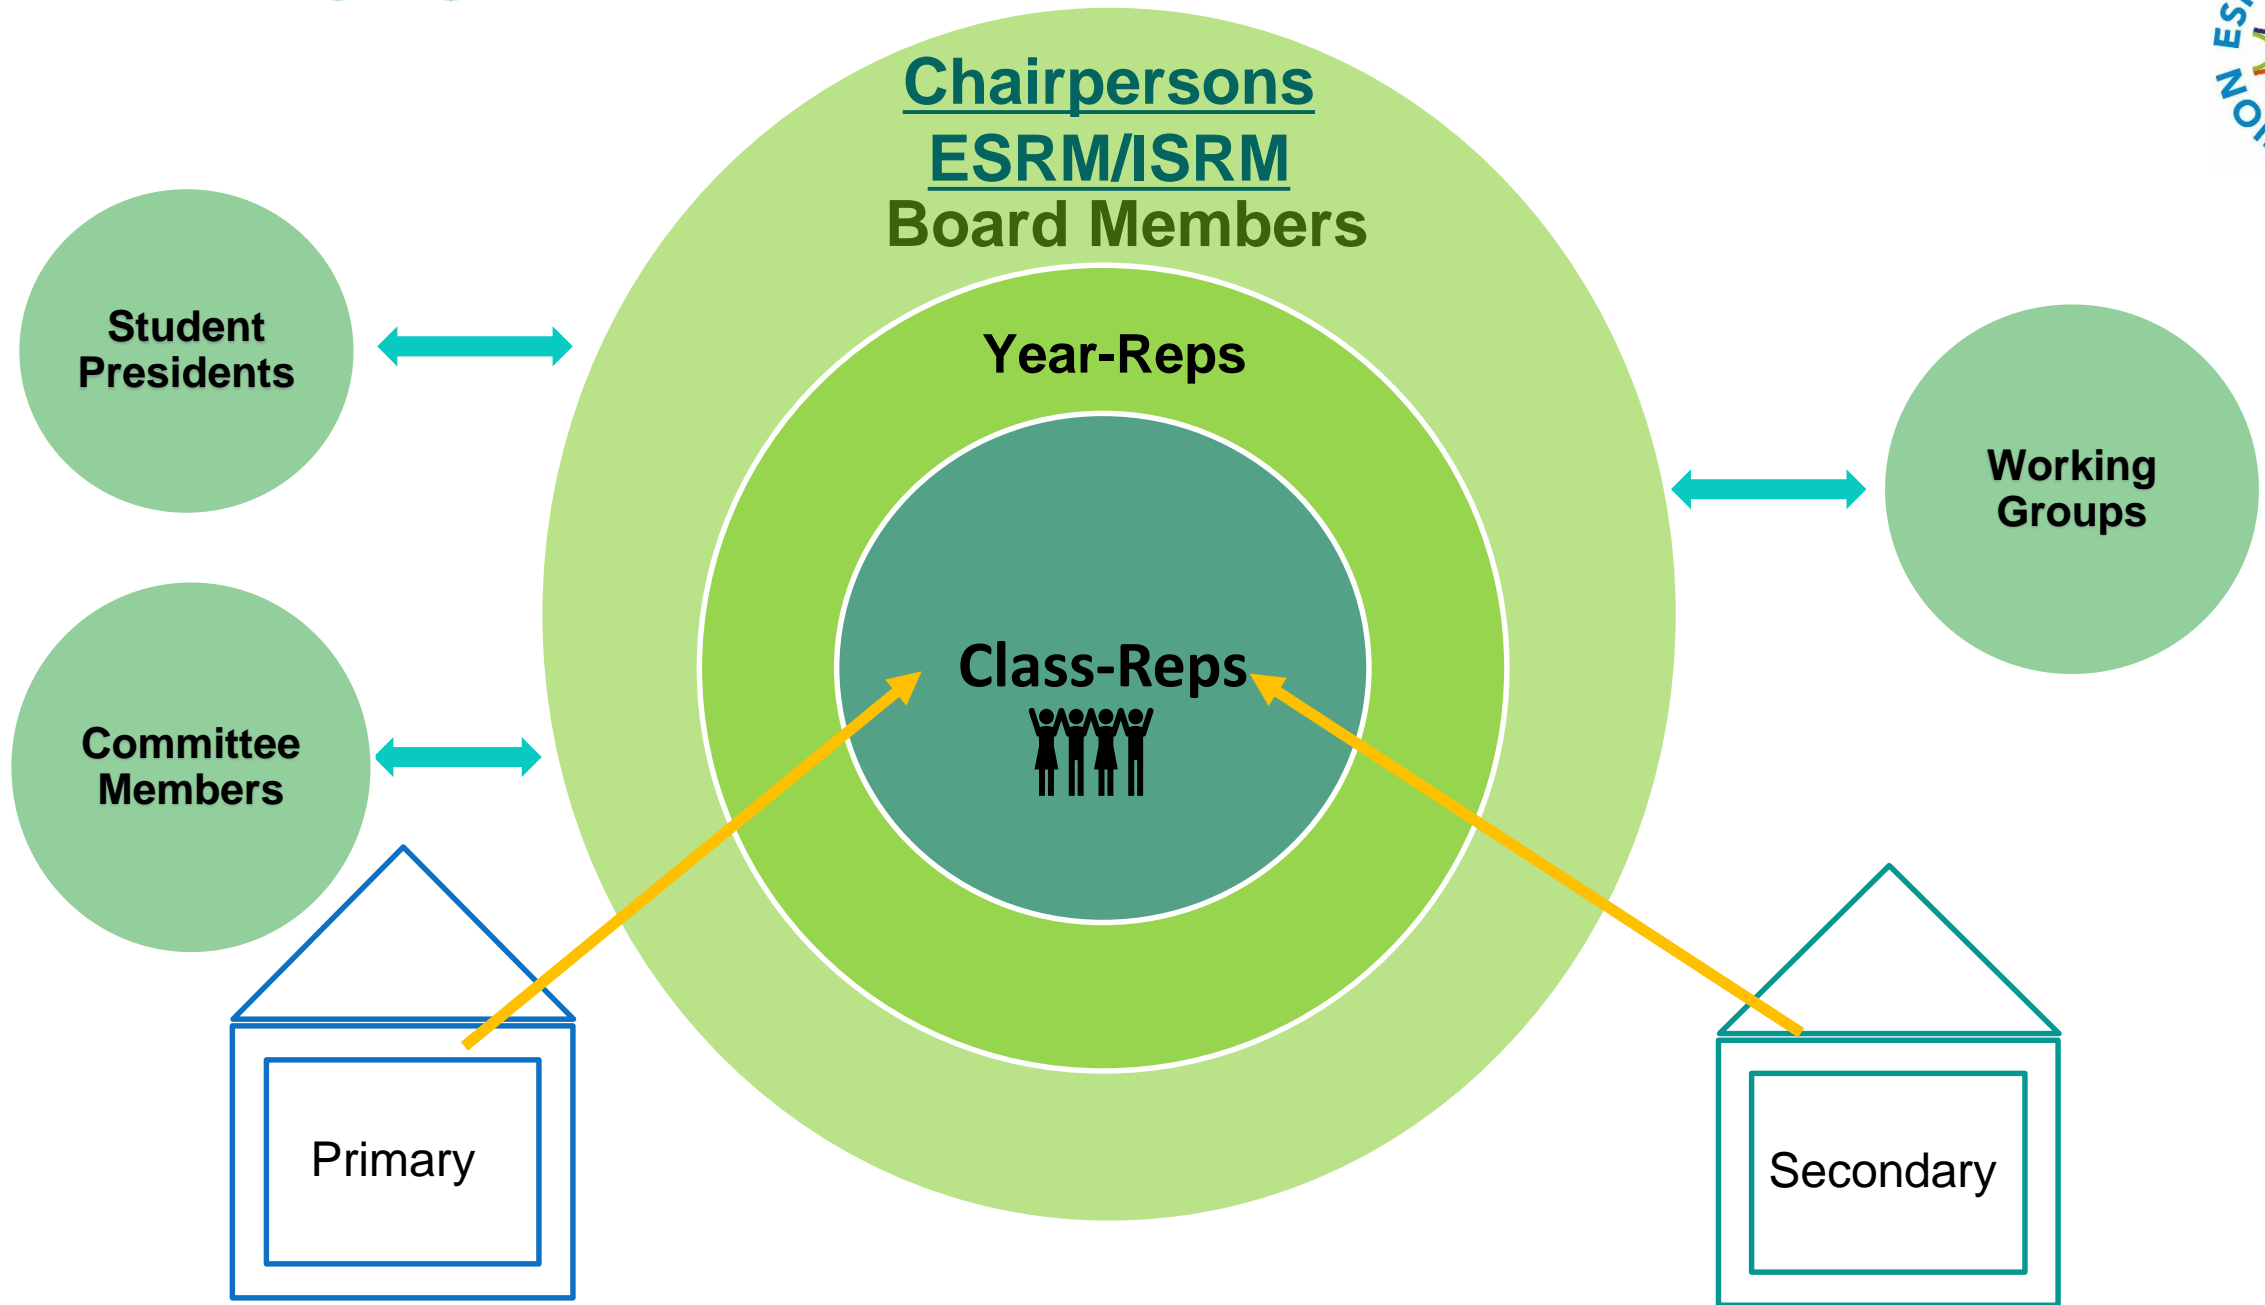

Organigramm Vorstand ESRM Parents' Association / Structure ESRM PA

Organigramm Vorstand ESRM Parents' Association / Structure ESRM PA

Chairperson
Janina Wiebols
(PP – S7/ISRM)

Deputy Chairperson
Alexandra Burchard v. Kalnein
* CAPEEA
* BAC
* Alumni

Deputy Chairperson
Sophia Gross
* S1 – S7 (EN)
* Cooperation ISRM
* Studentmobility

SchriftführerIn / *Secretary* & Deputy
Kommunikationsbeauftragte/r /
Communications-Officer

Ausschusskoordinatoren & Vertreter
Committee Coordinators & Deputies
(SAC, Sport, Culture, Library, Sustainability)
Ausschussmitglieder / *Committee Members*

Student Mobility Coordinator & Deputy

Beisitzer*in / *Observer*